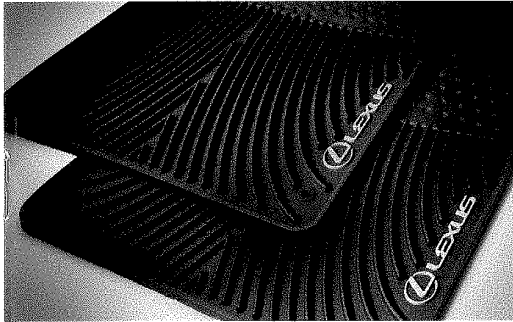

07 LEXUS RX ACCESSORIES

ALL-WEATHER FLOOR MATS

Constructed from a heavy-duty, long-wearing, fade-resistant and recyclable TPE material. They feature a custom logo, aggressive ribs and retention clip to prevent sliding. Perimeter lip and custom channel design help keep dirt, debris and liquids from escaping onto the floor carpet. Liquids are channeled away from the feet, keeping clothing and shoes dry.