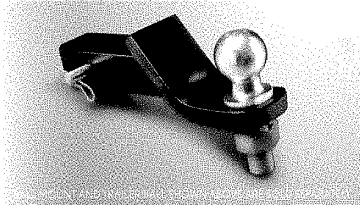

TOWING EQUIPMENT- BALL MOUNT & TRAILER BALL